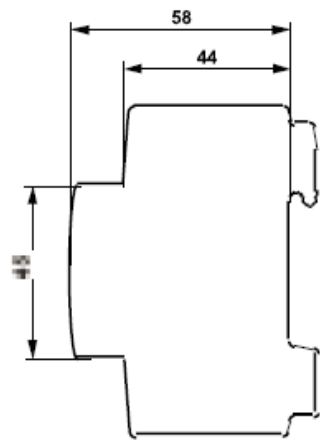

Tekniske Data

Remote controlled		E3B20	E3B24	E3B40	E3B63	
Remote and manually controlled		EN20	EN24	EN40	-	
Module width	mm	18	36	54	54	
coil types		AC operated	AC / DC operated	AC / DC operated	AC / DC operated	
Main Pole - Utilization Characteristics according to IEC						
Rated operational voltage U _n max.	V	AC: 250, DC: 220	AC: 400, DC: 220			
Utilization category AC-1 / AC-7a for air temperature close to contactor < 55 °C						
Max. rated operational current I _n AC-1 / AC-7a						
	N.O.	A	20	24	40	63
	N.C.	A	20	24	30	30
Utilization category AC-3 / AC-7b for air temperature close to contactor < 55 °C						
Max. rated operational current I _n AC-3 / AC-7b						
	230 V - 1 phase	A	9	9	22	30
	400 V - 3 phases	A	-	9	22	30
Rated operational power AC-3						
	230 V - 1 phase	KW	1.1	1.3	3.7	5
	400 V - 3 phases	KW	-	4	11	15
Accessories						
	Aux. switches	2 NO	-	EH04-20		
		1 NO + 1 NC	-	EH04-11		
	Distance piece		-	ESB-DI3		
	Sealing covers		-	ESB-PLK 24	ESB-PLK 40/63	

Dimensions in mm

SST 082 91 M

Type	Overall width A
ESB 20	1 module (18.0 mm)
ESB 24	2 modules (36.0 mm)
ESB 40	3 modules (54.0 mm)
ESB 63	3 modules (54.0 mm)
EH 04	0.5 module (9.0 mm)

Produsent

Navn

ABBAS

Adresse